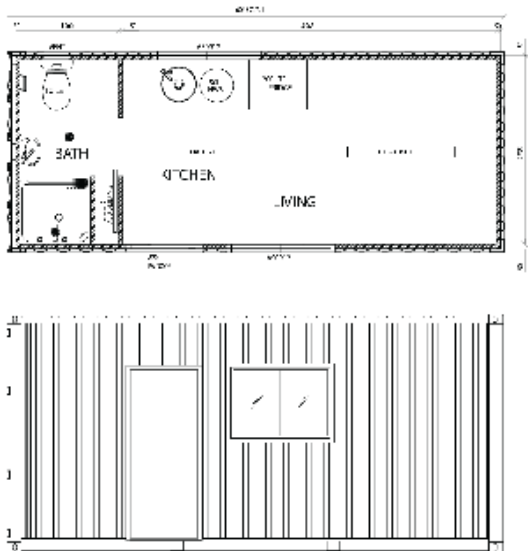

MODIFIED CONTAINER RANGE

Starter Box

SIZE: 6m x 2.4m

The design of this accommodation unit incorporates an open plan and centred opening (glass sliding door) to maximise floor circulation. The basic model has a full electrical fit-out inclusive of a 1.5HP A/C, and a fully insulated roof to increase thermal efficiency. Any number of optional extras can be added to your liking, turning this box into a home of your own!

Electrical fit out includes:
2 x double fluorescent lights
1 x light switch
6 x double 10 amp outlets
1 x j-box
1 x RCD circuit breaker

FLOOR PLAN

ACCOMMODATION CONTAINER RANGE

The Pacific

Perfect for temporary or permanent residents for a student or single living. Includes kitchenette, ensuite, hot water system, living and dining areas and room for a single bed and wardrobe. Available as a 20' stand-alone unit or two 20ft containers with Joining Kit.

SIZE: 6m x 2.4m (single)

- 1 x 20' New Build General Purpose Container
- Exterior painted colour of choice
- Interior fully lined in a 50mm sandwich panel
- Vinyl floor throughout
- 1 x Kitchenette with Hot water system
- 2 x windows with shutters
- 1 x flush handle personnel door
- 1 x Insulated partition wall with sliding door
- 1 x Bathroom (Includes toilet, shower and sink)

Electrical fit out includes:

- 3 x double fluorescent lights
- 6 x double 10 amp outlets
- 1 x j-box and 1 x RCD circuit breaker

PRICE ON APPLICATION

SIZE: 6m x 4.85m (double)

- 2 x 20' New Build General Purpose Container with joining kit
- Exterior painted colour of choice
- Interior fully lined in a 50mm sandwich panel
- Vinyl floor throughout
- 1 x Kitchenette with Hot water system
- 2 x windows with shutters
- 1 x flush handle personnel door
- 1 x Insulated partition wall with sliding door
- 1 x Bathroom (Includes toilet, shower and sink)