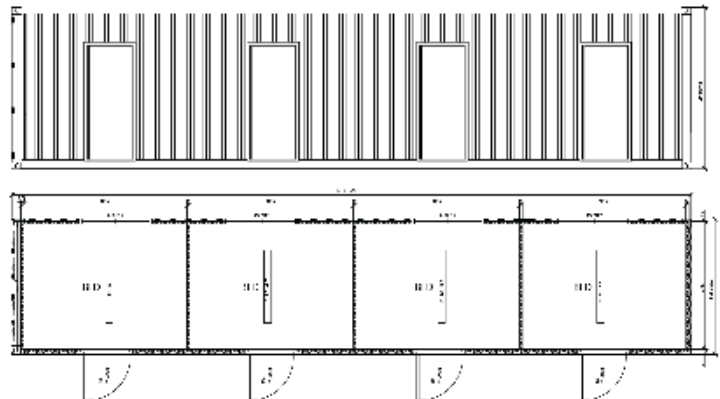

FLOOR PLAN

Need more design options? We can help develop your own customised container design!

If you require something a little different to this design, that's no worries - Shipping Containers Australia specialises in creating unique designs to your requirements which can be specific to your site constraints or project parameters. Our team can help you turn your idea into built form!