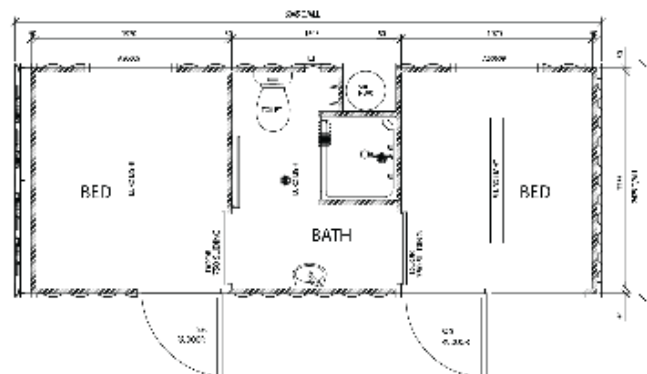

FLOOR PLAN

Shipping Containers

CALL 1300 284 896

For specific details on inclusions please call for a formal quote.

shippingcontainers.com.au