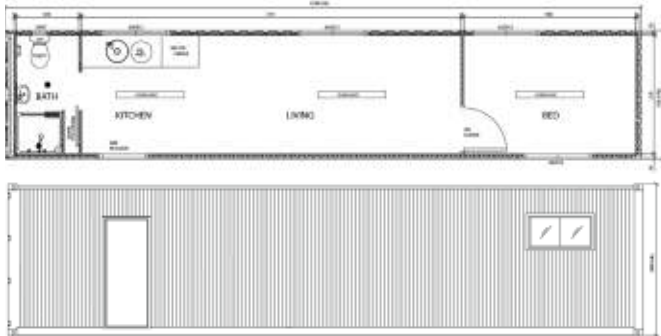

SIZE: 12m x 2.4m (single)

- 1 x 40' Late model high cube container
- Exterior painted colour of choice
- Interior fully lined in a 50mm sandwich panel
- Vinyl floor throughout
- 1 x Hot water system
- 1 x Kitchenette
- 4 x windows with shutters
- 1 x flush handle personnel door
- 1 x Insulated partition wall with sliding door

Bathroom fit out includes;

- 1 x Toilet
- 1 x Shower
- 1 x Sink
- 1 x Small aluminium vented window
- 1 x Floor waste

Electrical fit out includes;

- 4 x double fluorescent lights
- 6 x double 10 amp outlets
- 1 x j-box and 1 x RCD circuit breaker

SIZE: 12m x 4.85m (double)

- 2 x 40' Late model high cube container with joining kit
- Exterior painted colour of choice
- Interior fully lined in a 50mm sandwich panel
- Vinyl floor throughout
- 1 x Hot water system
- 1 x Kitchenette
- 4 x windows with shutters
- 1 x flush handle personnel door
- 1 x Insulated partition wall with sliding door

Bathroom fit out includes;

- 1 x Toilet
- 1 x Shower
- 1 x Sink
- 1 x Small aluminium vented window
- 1 x Floor waste

Electrical fit out includes;

- 7 x double fluorescent lights
- 8 x double 10 amp outlets
- 2 x j-box and 2 x RCD circuit breaker

PRICE ON APPLICATION