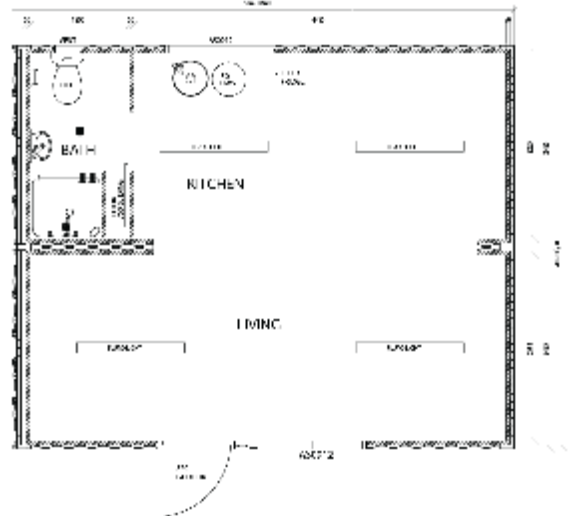

SIZE: 6m x 4.85m (double)

- 2 x 20' New Build General Purpose Container with joining kit
- Exterior painted colour of choice
- Interior fully lined in a 50mm sandwich panel
- Vinyl floor throughout
- 1 x Kitchenette with Hot water system
- 2 x windows with shutters
- 1 x flush handle personnel door
- 1 x Insulated partition wall with sliding door
- 1 x Bathroom (Includes toilet, shower and sink)

Electrical fit out includes:

- 5 x double fluorescent lights
- 8 x double 10 amp outlets
- 2 x j-box and 2 x RCD circuit breaker

PRICE ON APPLICATION