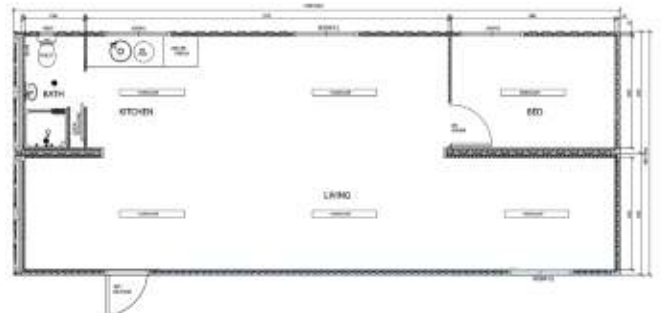

PRICE ON APPLICATION

Additional Accessories may be pictured and not included in quote. Prices do not include Delivery.

Shipping Containers

CALL 1300 284 896

For specific details on inclusions please call for a formal quote.

shippingcontainers.com.au