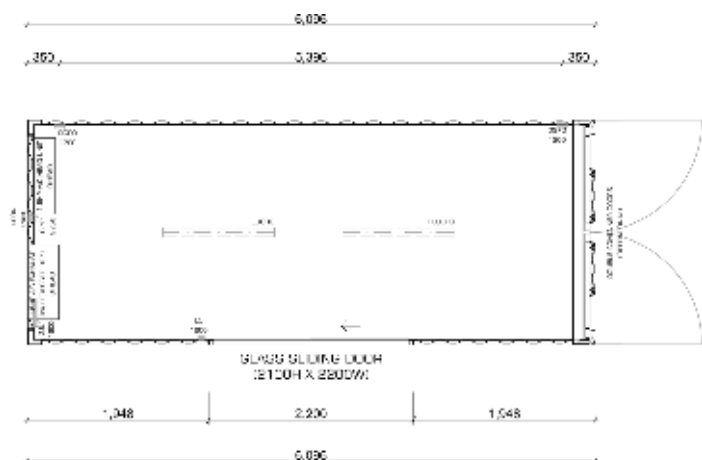

MODIFIED CONTAINER RANGE

Starter Box

SIZE: 6m x 2.4m

The design of this accommodation unit incorporates an open plan and centred opening (glass sliding door) to maximise floor circulation. The basic model has a full electrical fit-out inclusive of a 1.5HP A/C, and a fully insulated roof to increase thermal efficiency. Any number of optional extras can be added to your liking, turning this box into a home of your own!

PRICE ON APPLICATION

FEATURES

- 20' New Build General Purpose container
- Exterior painted colour of choice
- 1 x Glass Sliding Door
- 1 x Insulated Roof
- 1 x Split System Air-Conditioner (1.5HP)
- Full Electrical Fit-out

Electrical fit out includes:
2 x double fluorescent lights
1 x light switch
6 x double 10 amp outlets
1 x j-box
1 x RCD circuit breaker

FLOOR PLAN