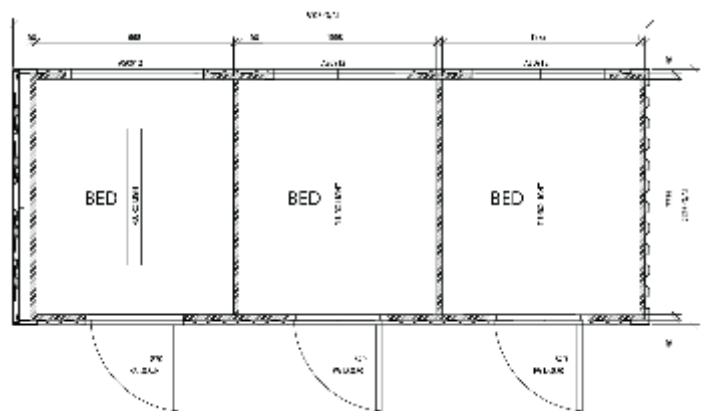

FLOOR PLAN

Shipping Containers

CALL 1300 284 896

For specific details on inclusions please call for a formal quote.

shippingcontainers.com.au